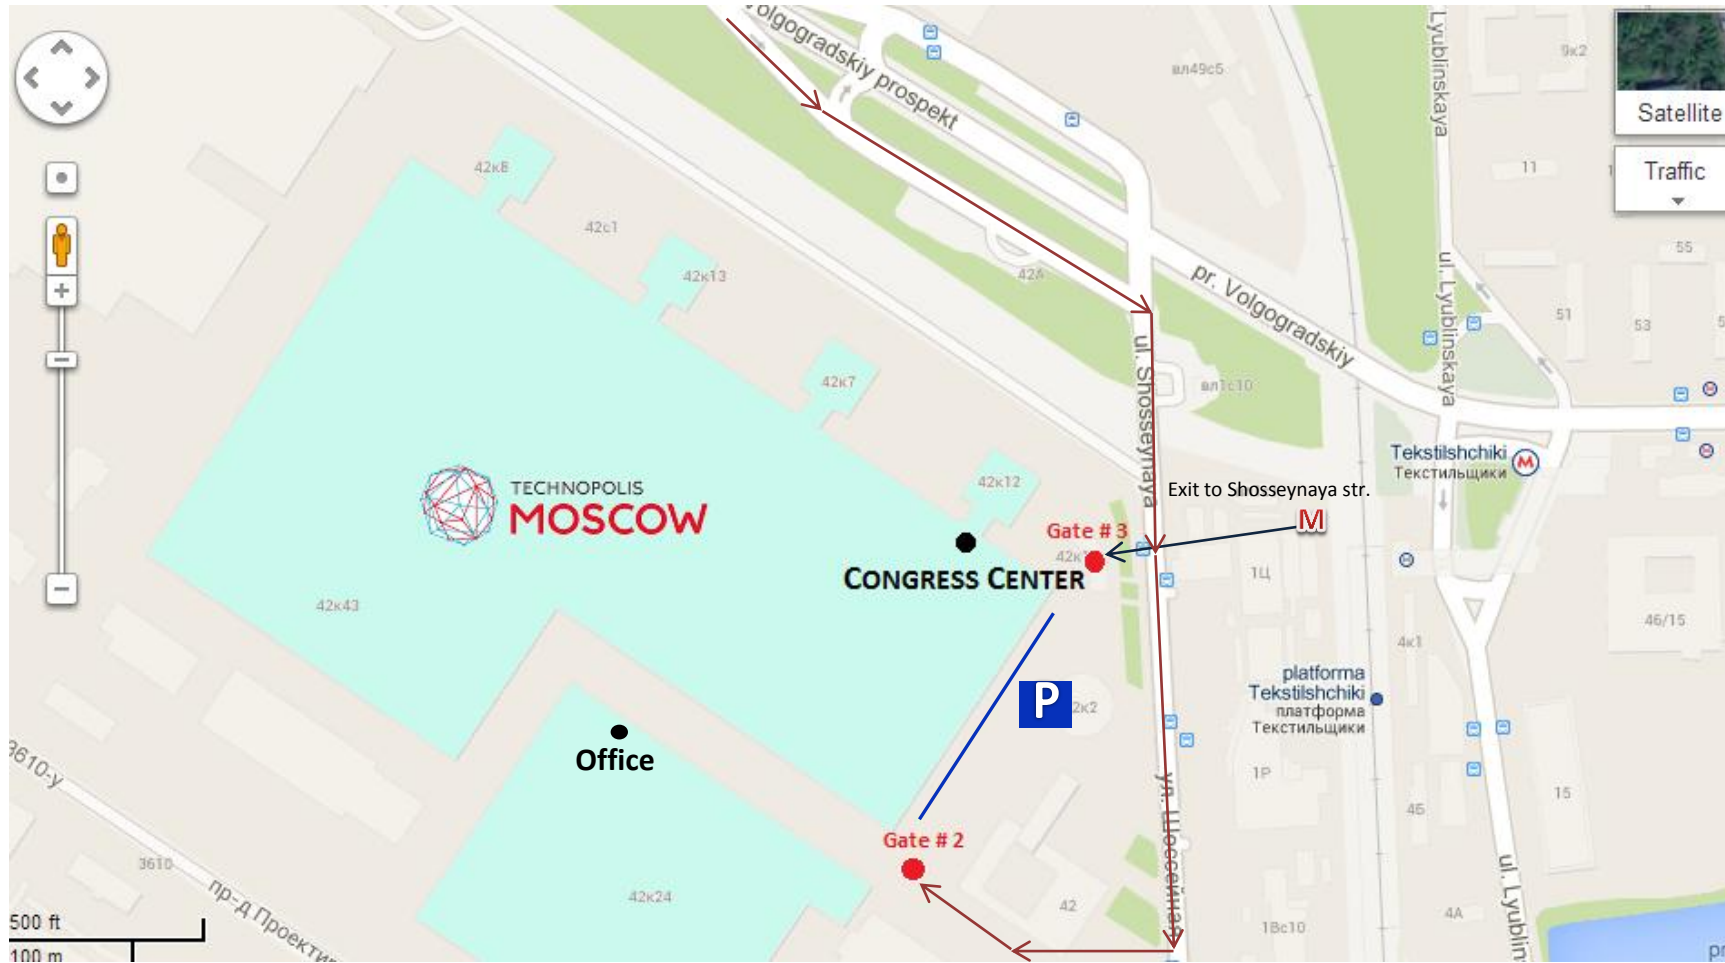

TECHNOPOLIS MOSCOW

DIRECTIONS

By Metro. 'Tekstilshchiki' Metro station. Take the last car from the City Center (Exit to Shosseynaya street), take the stairs up and turn right. Keep walking until the subway, go down to the subway, on your way out turn left. You will see the Gate #3 in 20 m.

By car. Volgogradsky highway, take the Exit/Turnaround to Shosseynaya street and Pechatniki, then take the second turn right after the traffic light. Turn right before Gate # 2 to get to Parking